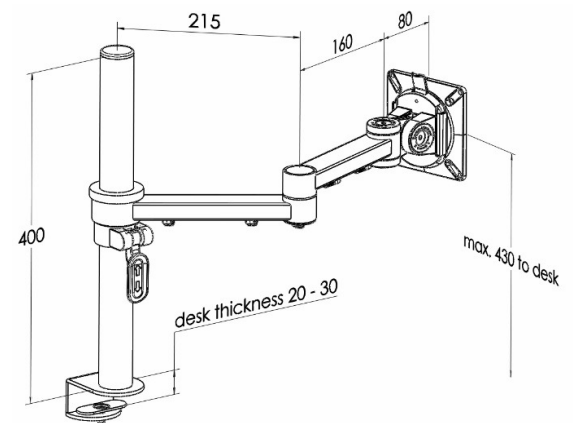

# XSTREAM dual beam with baby-c clamp post

## Product Specification

Product code	XSTREAMPMCOMB03W - white
Weight capacity	10kg
Max forward extension	460mm
VESA	75mm & 100mm VESA compliant
Maximum Screen Size	30"
Movement	Height adjustment, tilt, swivel, rotation and reach
Height adjustment	Max height adjustment 430mm from desk top
Fixings	Supplied with baby-c clamp post

## Additional Information

Dual beam monitor arm with manual height adjustment
Additional +/- 70mm available with ratchet mechanism
Lockable quick release VESA function
Compact – folds back into a space of 40mm
Silver – XSTREAMPMCOMB03S - RAL code 9006
White – XSTREAMPMCOMB03W - RAL code 9010
Black – XSTREAMPMCOMB03B - RAL code 9005